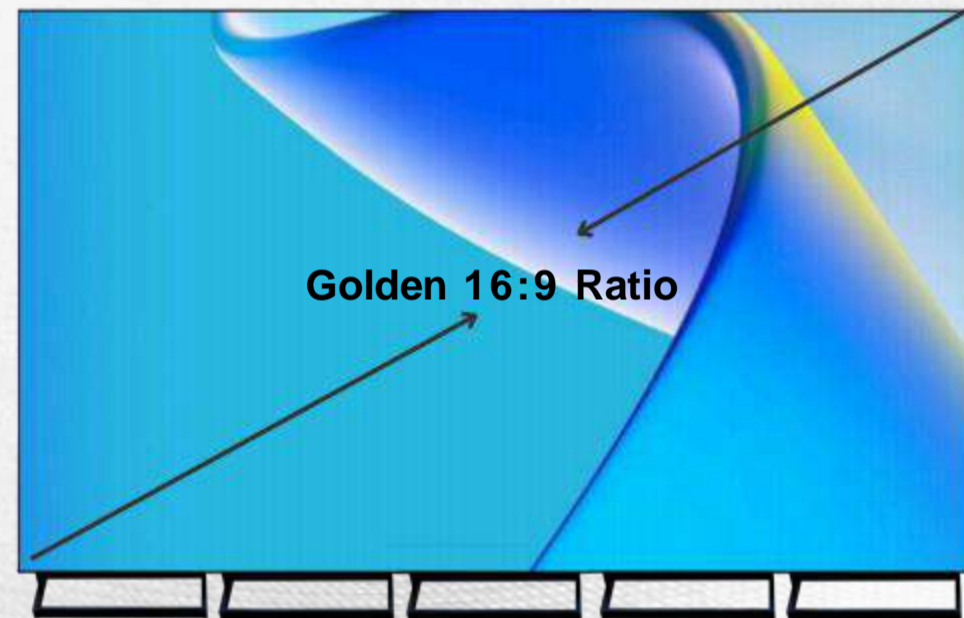

3 units

Suitable for:
Exhibition halls
Conference rooms

....

5 units

Suitable for:
Shopping malls
Event stages

....

10 units

Suitable for:
Concerts
Control centers

....