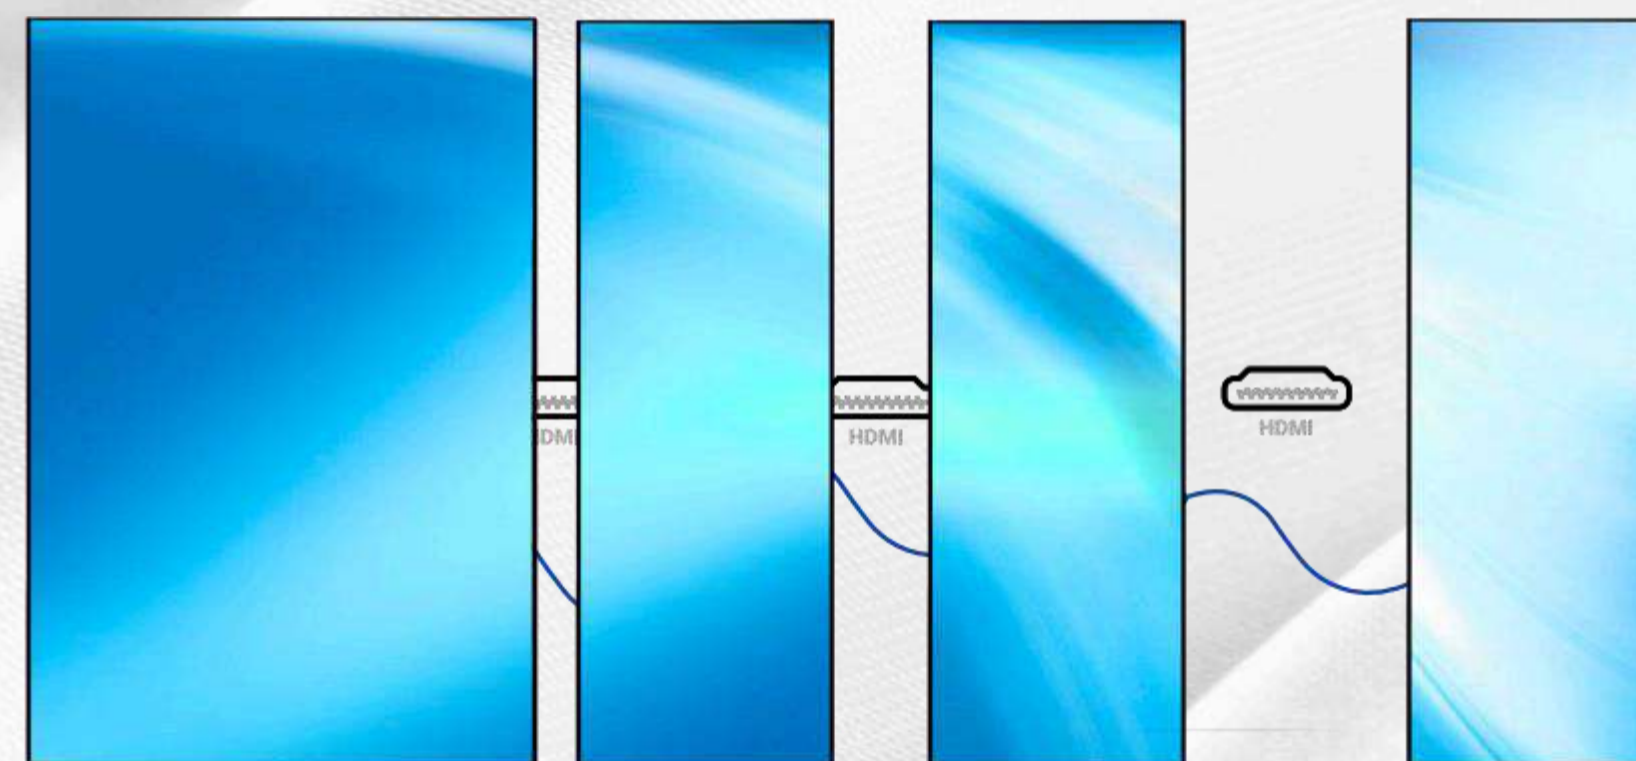

Visible Seams

Larger and Bulkier

HDMI Auto Splicing

Completely Seamless

Compact and Portable

Connect multiple units via HDMI to create a larger display.

Compared to traditional network cables, HDMI offers advantages such as high bandwidth, high definition, plug-and-play functionality, audio support, and broad device compatibility.

Outdoor Seamless LED Poster Specification

Model Type	P2.5
Pixel pitch	2.5mm
Destiny	160,000 dots /SQM
LED Type	GOB
Pixel type(R / G / B)	1R1G1B (3 in 1)
Module size	320*160mm
Module Resolution	128*64pixel
Screen Size (H*W)	640x1920 mm
Feet Size	2.10x6.3 ft
Screen Resolution	256x768 pixel
Frame Size	2018mm(H)*640mm(W)*45mm(T)
Case Material	Aluminum
Weight	50kg/unit
Drive mode	1/16 Scan
Viewing Distance	> 2.5m
Brightness	5000 cd/m ²
Viewing Angle	140°/140°
Refresh rate	3840/7680HZ Optional
Input voltage	AC 100-230 V
Maximum Power Consumption	800W
Average Power Consumption	250W
Control method:	Syn / Asyn (WIFI/ USB/ LAN/ HDMI)
Splicing method	HDMI automatic splicing
Temperature Operating (°C)	-40°C ~ +75°C
Working Humidity	10%-90%
IP Rating	IP65
Package	Flight case (side opening)
Application	Outdoor
Certificate	CE / ROHS / FCC