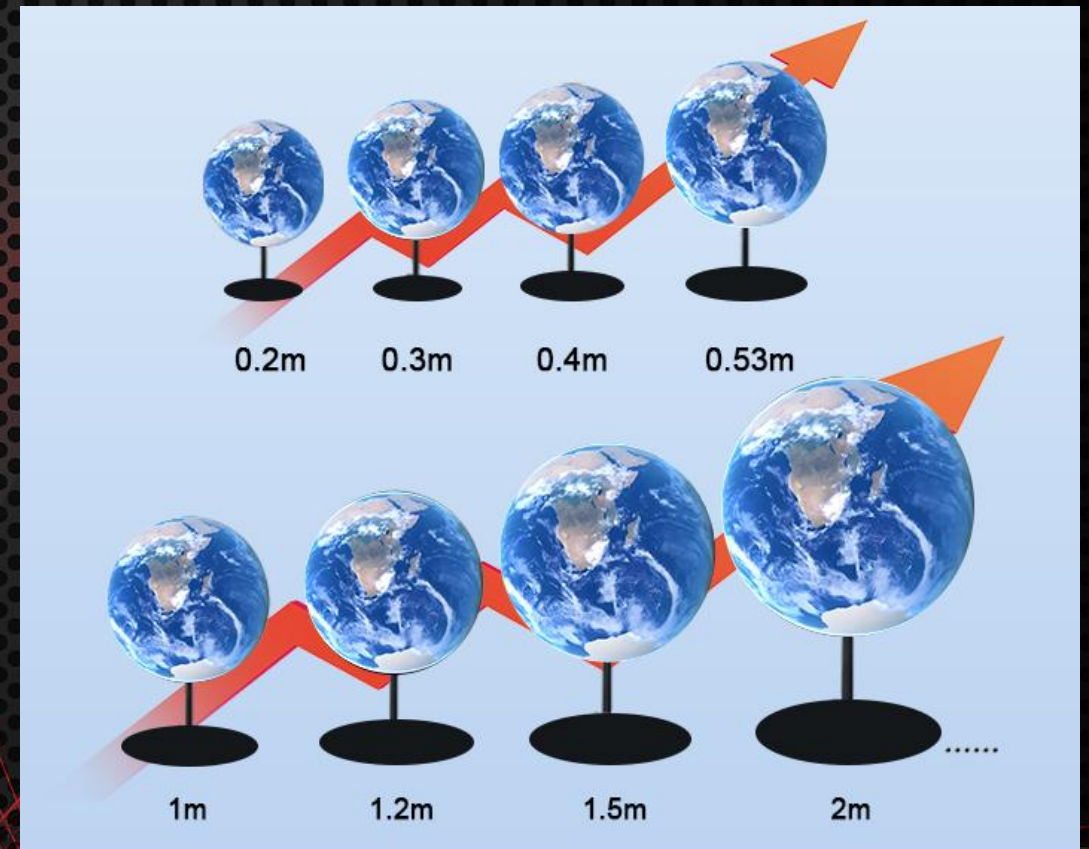

Spherical LED Display Series

Multiple installation and mounting methods

Various diameter sizes

Installation

NICE Spherical LED displays are used in meteorological halls, school teaching, and government office buildings to display the Earth, providing a visual understanding of Earth's climate change and geological features; they are also used in shopping malls, hotels, company lobbies, entertainment venues, and brand chain stores to display various special videos, attracting customers' attention, giving them a deeper memory of the venue, enhancing the brand image, and promoting consumption!

Mall lobby

Hotel Lobby

Company Lobby

Roof of the building

Product detailed parameters

ITEM	NICE SPHERICAL LED SCREEN										
Product model	P1.25	P1.53	P1.86	P2	P2.5	P3	P4	P5	P6	P8	P10
Pixel pitch	1.25m m	1.53m m	1.86mm	2mm	2.5mm	3mm	4mm	5mm	6mm	8mm	10mm
Physical density dots/m ²	64000 0	422500	289050	250000	160000	111111	62500	40000	27777	15625	10000
LED Package	1010	1010	1212	1515	1515	2020 /1515	2020 /1921	1921	2727	3535	3535
Module size(mm)	Custom size										
Module weight(kg)	0.4										
Interface definition	HUB-16P										
Spherical screen size(diameter)	0.2m、0.3m、0.4m、0.53m、0.8m、1m、1.2m、1.5m、1.8m、2m、2.5m、3m、4m、5m-Any size										
Cabinet weight(kg/m) ²	Indoor:25 , Outdoor:50										